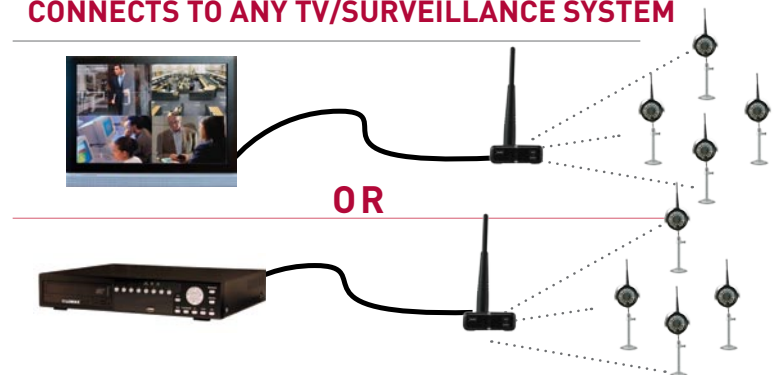

DIGITAL WIRELESS QUAD SURVEILLANCE SYSTEM WITH MICRO RECEIVER AND WEATHERPROOF NIGHTVISION CAMERA

Ultra Digital Wireless

Quad View

Switcher View

FEATURES

Receiver Features:

- Micro Receiver Easily Installs Anywhere
- High Gain Antenna Ensures Improved Long Distance Operation
- Viewing Options:
 Quad Mode Shows up to 4 Camera Views on Same Screen
 Switching Mode Shows all Cameras in Full Screen
- View in VGA Resolution for High Quality Video or CIF for Real Time Observation
- Easily Connects to Any TV/Monitor or DVR/DVD Recorder
- Safety Warning Feature Notifies You When out of Range
- System Expandable up to 4 Cameras
- Mix & Match Indoor and Outdoor Night Vision Cameras

Camera Features:

- VGA (640x480) Resolution Camera
- 46ft IR Night Vision
- Mechanical IR Cut Filter Moves Automatically in Front or Away from Lens to Enhance Color Reproduction in All Lighting Conditions
- Durable Metal Weatherproof Housing Ideal for Indoor/Outdoor Use
- Microphone for Listen-in Surveillance

**EXPANDIBLE UP TO
FOUR CAMERAS**

CONNECTS TO ANY TV/SURVEILLANCE SYSTEM

LW2201 Series

www.lorexcctv.com

DIGITAL WIRELESS QUAD SURVEILLANCE SYSTEM WITH MICRO RECEIVER AND WEATHERPROOF NIGHTVISION CAMERA

SPECIFICATIONS