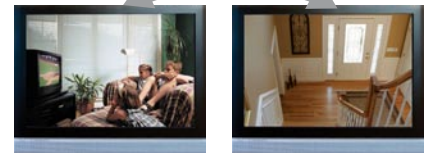

DIGITAL WIRELESS QUAD SURVEILLANCE SYSTEM WITH MICRO RECEIVER AND WEATHERPROOF NIGHTVISION CAMERA

Ultra Digital Wireless

Quad View

Switcher View

FEATURES

Receiver Features:

- Micro Receiver Easily Installs Anywhere
- High Gain Antenna Ensures Improved Long Distance Operation
- Viewing Options:
 Quad Mode Shows up to 4 Camera Views on Same Screen
 Switching Mode Shows all Cameras in Full Screen
- View in VGA Resolution for High Quality Video or CIF for Real Time Observation
- Easily Connects to Any TV/Monitor or DVR/DVD Recorder
- Safety Warning Feature Notifies You When out of Range
- System Expandable up to 4 Cameras
- Mix & Match Indoor and Outdoor Night Vision Cameras

Camera Features:

- VGA (640x480) Resolution Camera
- 46ft IR Night Vision
- Mechanical IR Cut Filter Moves Automatically in Front or Away from Lens to Enhance Color Reproduction in All Lighting Conditions
- Durable Metal Weatherproof Housing Ideal for Indoor/Outdoor Use
- Microphone for Listen-in Surveillance